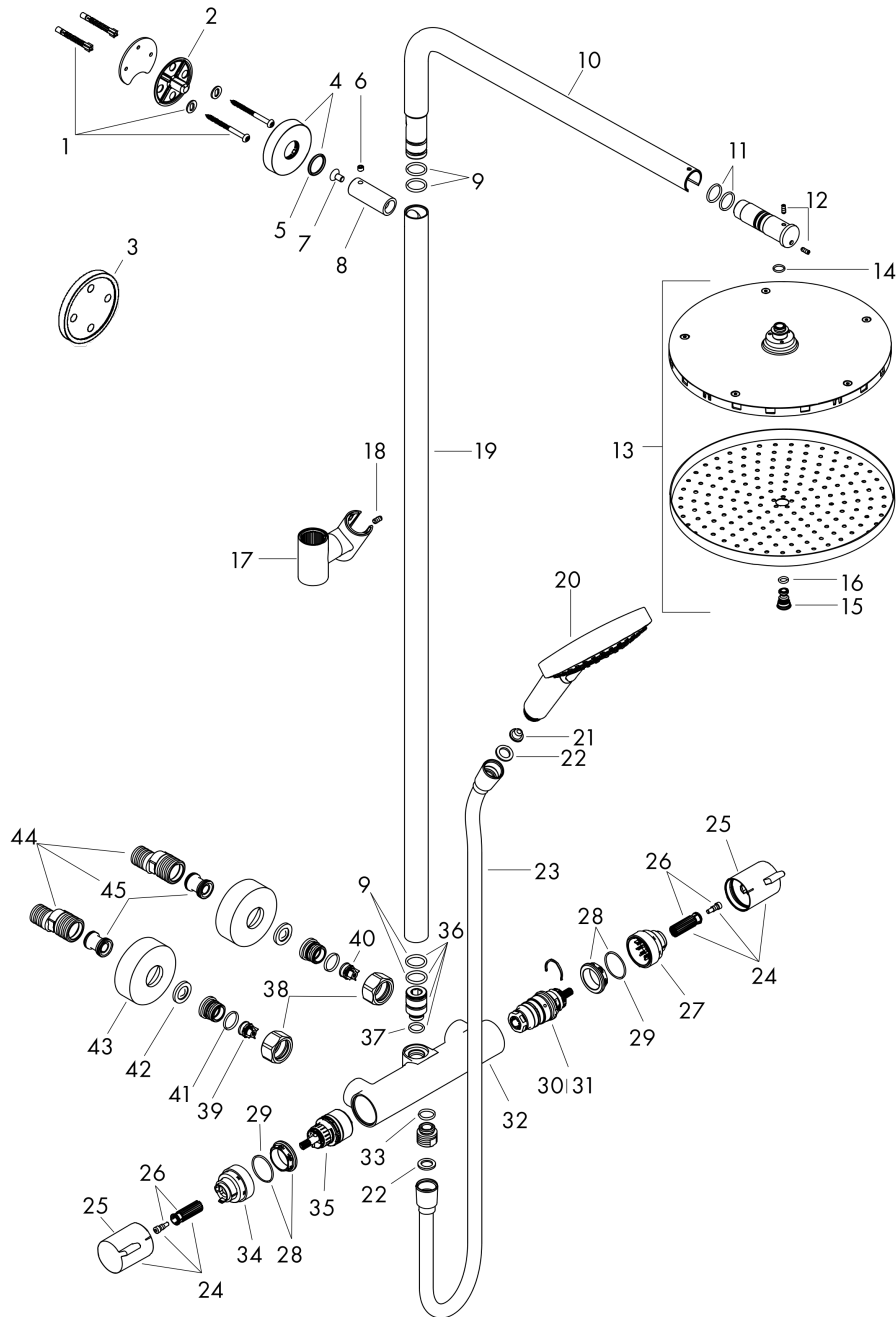

Raindance Select S
Showerpipe 240 1jet PowderRain with thermostat
Finish: **Brushed Black Chrome** Article Number: **27633340**

Exploded Drawing

Year of production: >12/20

Raindance Select S
Showerpipe 240 1jet PowderRain with thermostat
Finish: **Brushed Black Chrome** Article Number: **27633340**

Spare part list

Year of production: >12/20

Pos.	Description	Article Number	PC	PU
1	mounting set	96179000	4	1
2	wall flange	95688000	8	1
3	tile-matching-disk 7 mm	95239340	55	1
4	escutcheon Ø 60 mm	95692340	56	1
5	O-ring 20x2,5	92602000	2	1
6	hollow set screw M6x5	98447000	1	1
7	screw	92137000	2	1
8	sleeve	92166340	59	1
9	O-ring 17x2,5	98387000	1	1
10	shower arm	98493340	68	1
11	O-ring 17x2	98199000	1	1
12	hollow set screw M4x10	97667000	1	1
13	head shower Ø 240 mm	93464340	68	1
14	O-ring 10x1,5	98123000	1	1
15	screw	95796340	58	1
16	O-ring 7x2	98419000	1	1
17	support, assy	95480340	62	1
18	hollow set screw M5x10	97672000	1	1
19	pipe 930 mm / Ø 25 mm	98496340	66	1
20	handshower	26014340	98	1
21	filter	92672000	2	1
22	seal	98058000	1	1
23	shower hose Isiflex'B 1,60 m	28276340	98	1
24	handle	95836340	58	1
25	pushbutton	92848340	52	1
26	handle fixing set	95843000	3	1
27	safety set	95839000	6	1
28	nut	98913000	6	1
29	O-ring 26x1,5	98390000	1	1
30	thermostat cartridge	98282000	14	1
31	cartridge for exchanged connections	92373000	18	1
32	Thermostat	92850340	69	1
33	O-ring 14x2	98129000	1	1
34	stop ring for flow control	95927000	8	1
35	shut off unit with selector	98283000	12	1
36	connecting thread	92861000	8	1
37	O-ring 12x2,25	98382000	1	1
38	set of nuts	96157340	58	1
39	non return valve (pressure-resistant up to 2 MPa)	93136000	8	1
40	non return valve	96737000	8	1
41	O-ring 17x1,5	98137000	1	1