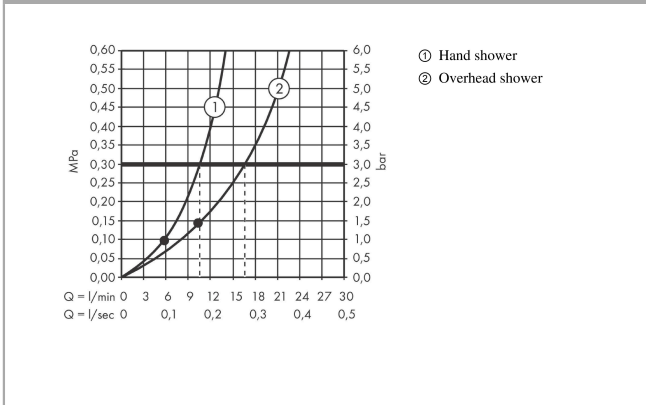

Raindance Select S
Showerpipe 240 1jet PowderRain with thermostat
Finish: **Brushed Black Chrome** Article Number: **27633340**

Product image

Scale drawing

Flowchart